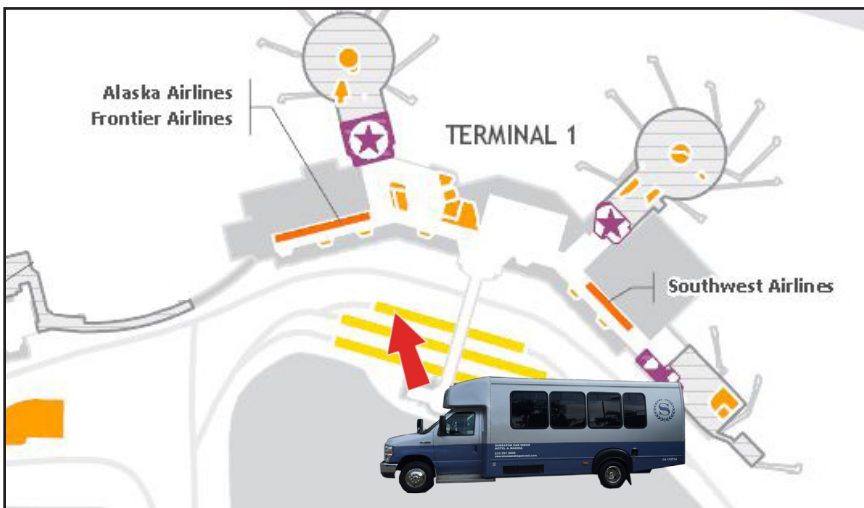

**Sheraton**  
SAN DIEGO HOTEL & MARINA

# Shuttle Information

Our airport shuttle runs between both towers (Marina Tower & Bay Tower) and the airport approximately every 20-25 minutes from 4:45 AM to 12:00 AM. Our shuttles are marked with a Sheraton San Diego Hotel & Marina logo. Upon arrival, please feel free to contact us at 619 291 2900 for an estimated time of arrival for the shuttle.

## TERMINAL 1:

Cross the Sky Bridge, then walk back towards the airport. The shuttle stop is on the third island on the left, marked “Hotel Courtesy Shuttles”

## TERMINAL 2:

From baggage claim, cross the street, then go to the second island. Walk left to signage marked “Hotel Courtesy Shuttles”

Please visit our website for more information.  
[sheraton.com/sandiegomarina](http://sheraton.com/sandiegomarina)