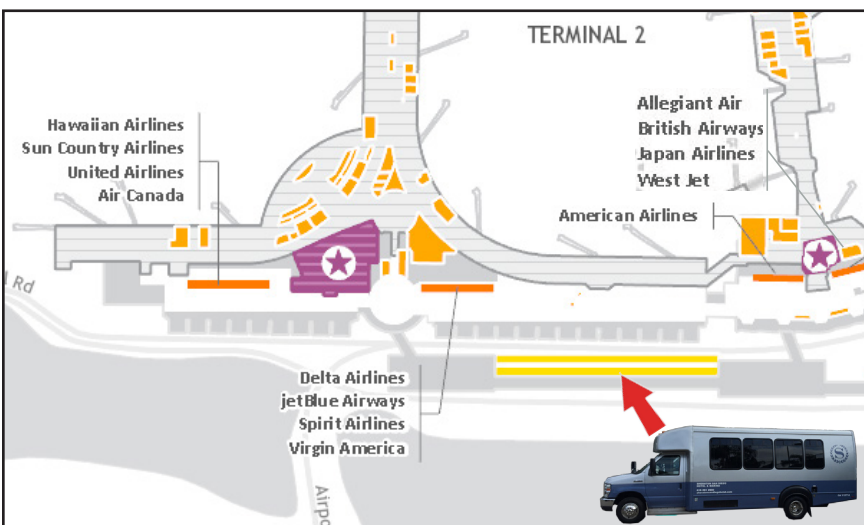

**Sheraton**  
SAN DIEGO HOTEL & MARINA

# Shuttle Information

Our airport shuttle runs between both towers (Marina Tower & Bay Tower) and the airport approximately every 20-25 minutes from 4:45 AM to 12:00 AM. Our shuttles are marked with a Sheraton San Diego Hotel & Marina logo. Upon arrival, please feel free to contact us at 619 291 2900 for an estimated time of arrival for the shuttle.

## TERMINAL 1:

Cross the Sky Bridge, then walk back towards the airport. The shuttle stop is on the third island on the left, marked “Hotel Courtesy Shuttles”

## TERMINAL 2:

From baggage claim, cross the street, then go to the second island. Walk left to signage marked “Hotel Courtesy Shuttles”

Please visit our website for more information.  
[sheraton.com/sandiegomarina](http://sheraton.com/sandiegomarina)